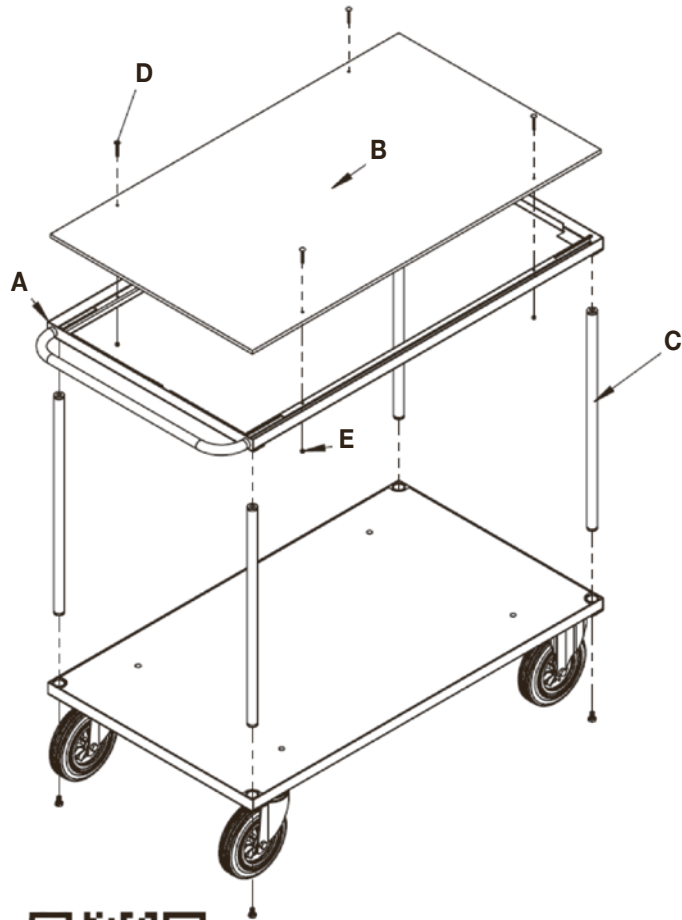

Assembly Sheet

BiGDUG TABLE TOP TROLLEY FRAME - ECO GREY

BiGDUG®

KMTH7 - 1200 x 700mm

COMPONENTS CHECK LIST:

HARDWARE CHECK LIST:

If you have any missing components please take note of the part name and contact your supplier.

Scan to view Table Top Trolley
Frame assembly video.

Note: Images are not to scale. Tools are not included. Table Top Trolley Frames are safe when used responsibly. If in doubt, contact the supplier.