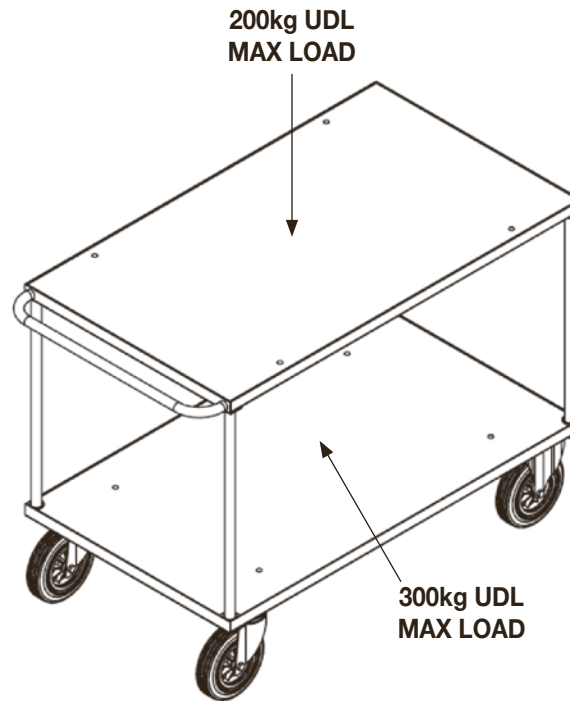

Assembly Sheet

BiGDUG TABLE TOP TROLLEY FRAME - ECO GREY

BiGDUG®

KMTH7 - 1200 x 700mm

COMPONENTS CHECK LIST:

HARDWARE CHECK LIST:

If you have any missing components please take note of the part name and contact your supplier.

Scan to view Table Top Trolley
Frame assembly video.

Note: Images are not to scale. Tools are not included. Table Top Trolley Frames are safe when used responsibly. If in doubt, contact the supplier.