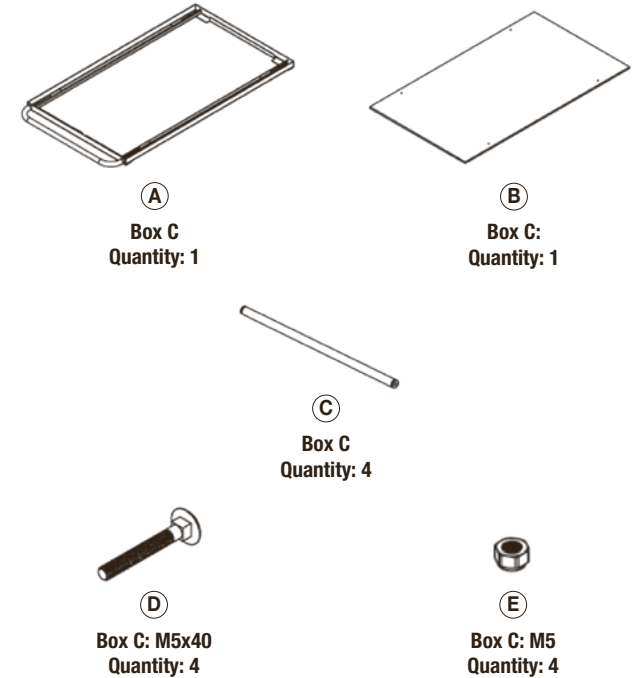

Assembly Sheet

BiGDUG TABLE TOP TROLLEY FRAME - ECO GREY

BiGDUG®

KMTH7 - 1200 x 700mm

COMPONENTS CHECK LIST:

HARDWARE CHECK LIST:

If you have any missing components please take note of the part name and contact your supplier.

Scan to view Table Top Trolley
Frame assembly video.

Note: Images are not to scale. Tools are not included. Table Top Trolley Frames are safe when used responsibly. If in doubt, contact the supplier.