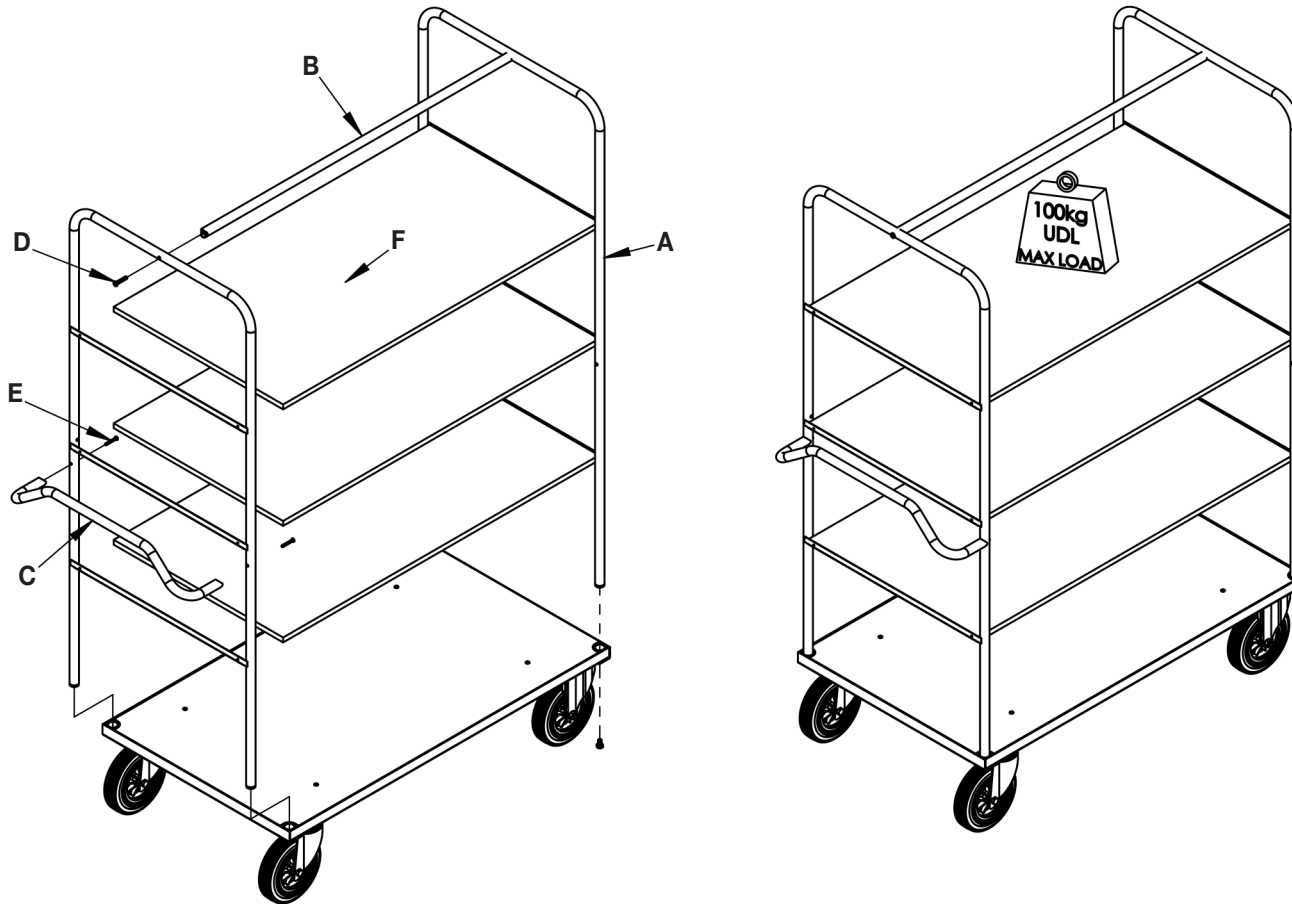

Assembly Sheet

BiGDUG SHELF TROLLEY FRAME - ECO GREY

KMTH4

BiGDUG®

Scan to view Shelf Trolley
Frame assembly video.

Note: Images are not to scale. Tools are not included. Shelf Trolley Frames are safe when used responsibly. If in doubt, contact the supplier.

COMPONENTS CHECK LIST:

(A)

Box C
Quantity: 2

(B)

Box C:
Quantity: 1

(C)

Box C
Quantity: 1

(D)