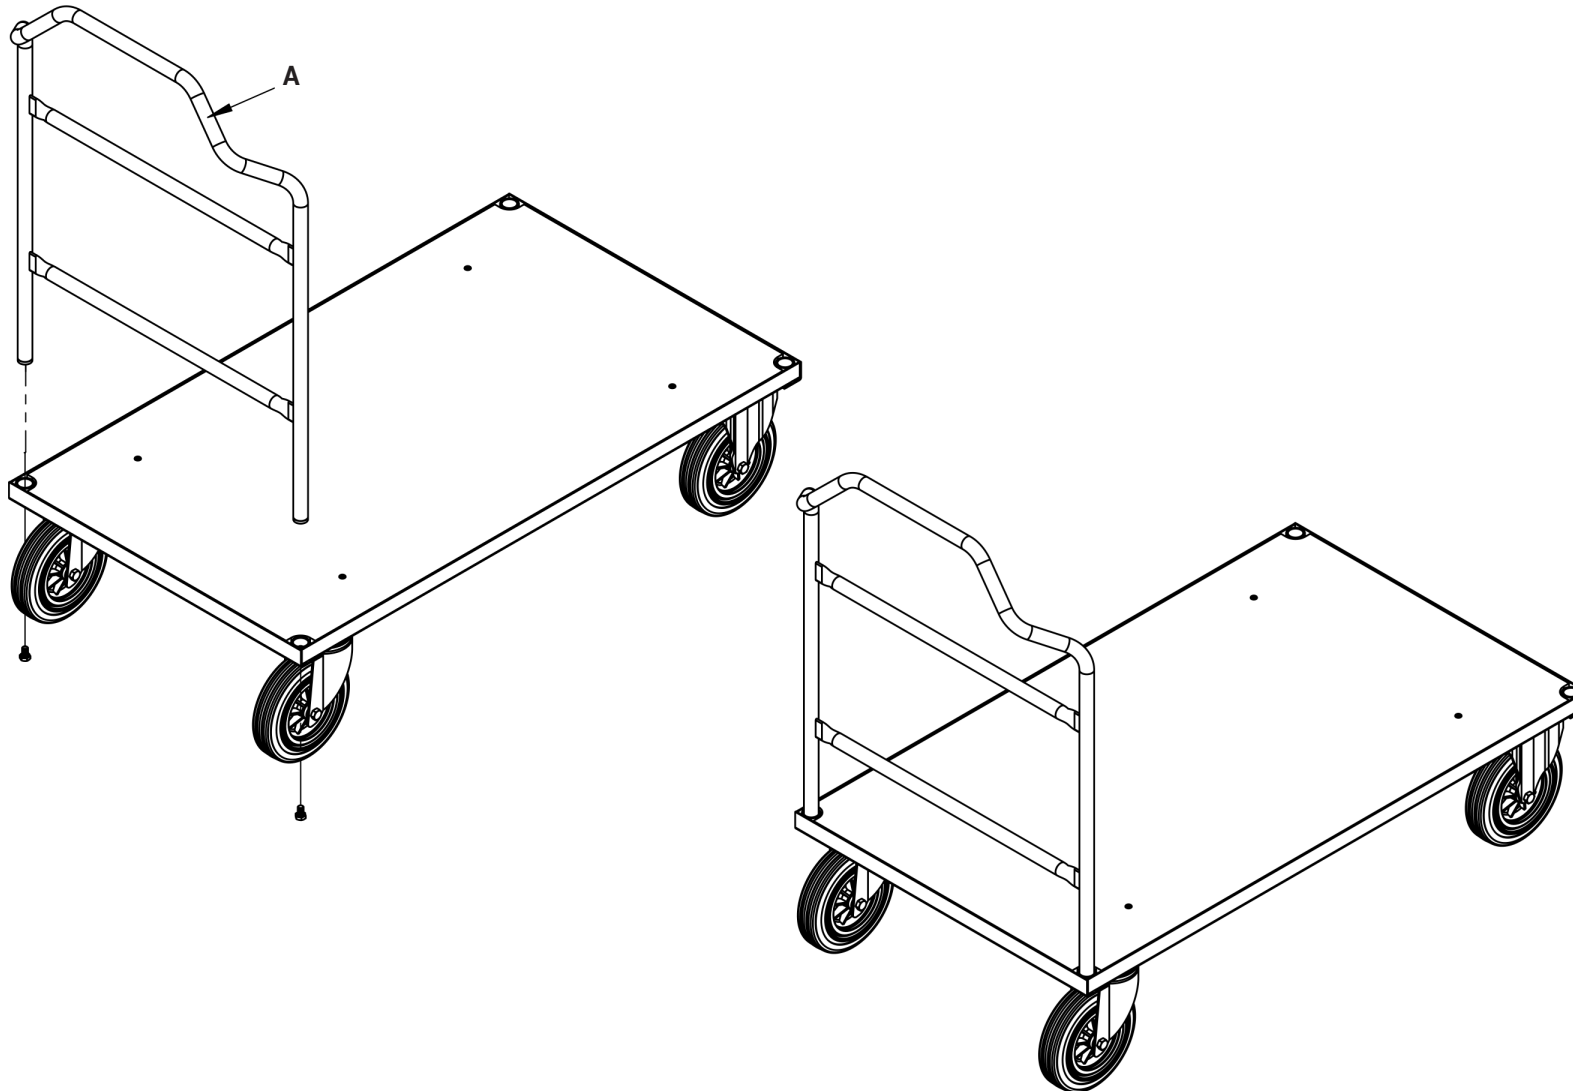

Assembly Sheet

BiGDUG PLATFORM TROLLEY HANDLE - ECO GREY

KMTH2 - 700mm W

BiGDUG®