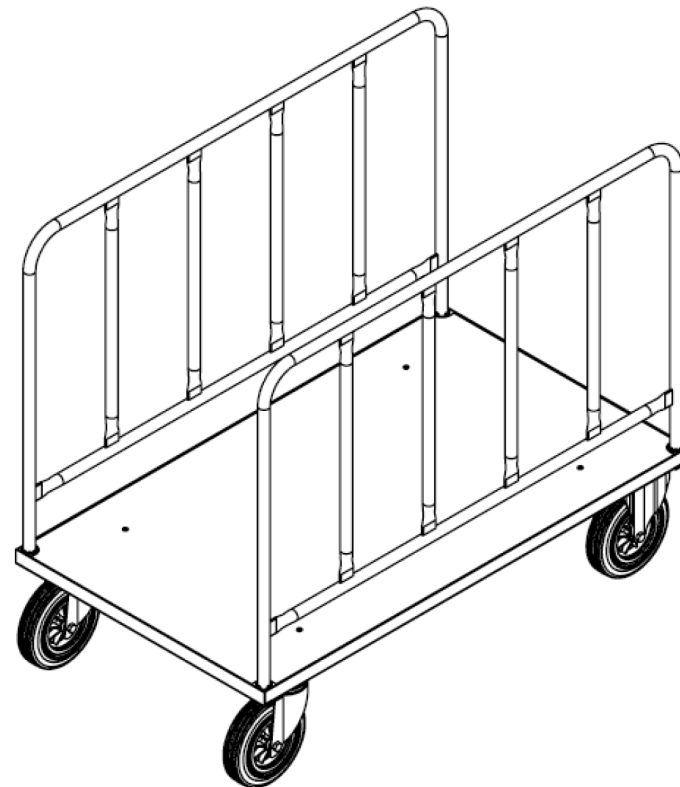

Assembly Sheet

BiGDUG PLATFORM SIDE HANDLES - ECO GREY

KMTH1 - 1200mm Long - 2pcs

BiGDUG[®]

COMPONENTS CHECK LIST:

(A)
Box C
Quantity: 2

HARDWARE CHECK LIST:

17mm

If you have any missing components please take note of the part name and contact your supplier.

Scan to view Platform Side Handle assembly video.

Note: Images are not to scale. Tools are not included. Platform Side Handles are safe when used responsibly. If in doubt, contact the supplier.