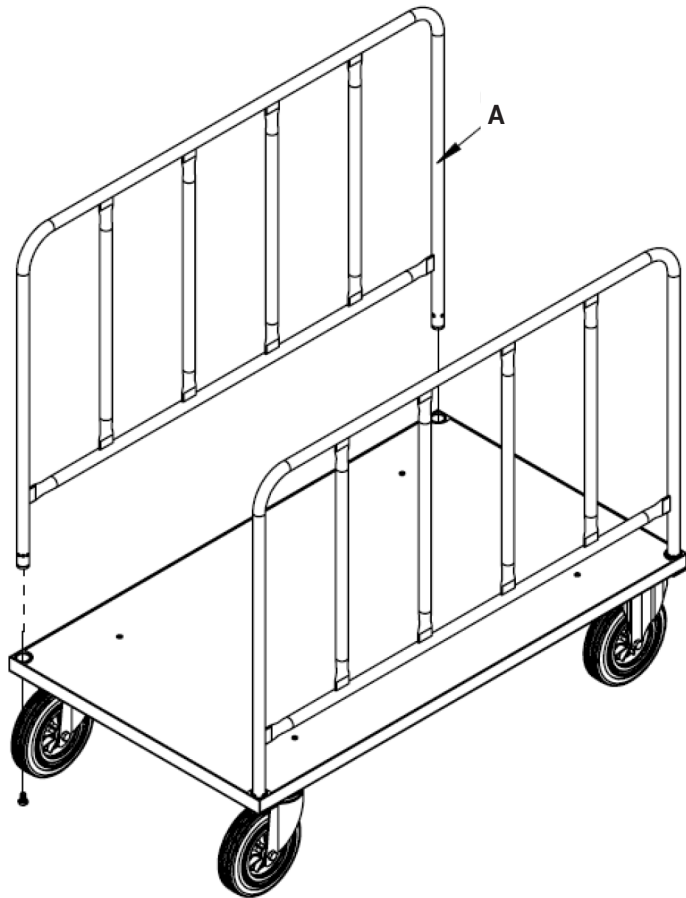

Assembly Sheet

BiGDUG PLATFORM SIDE HANDLES - ECO GREY

KMTH1 - 1200mm Long - 2pcs

BiGDUG[®]

COMPONENTS CHECK LIST:

(A)
Box C
Quantity: 2

HARDWARE CHECK LIST:

17mm

If you have any missing components please take note of the part name and contact your supplier.

Scan to view Platform Side Handle assembly video.

Note: Images are not to scale. Tools are not included. Platform Side Handles are safe when used responsibly. If in doubt, contact the supplier.