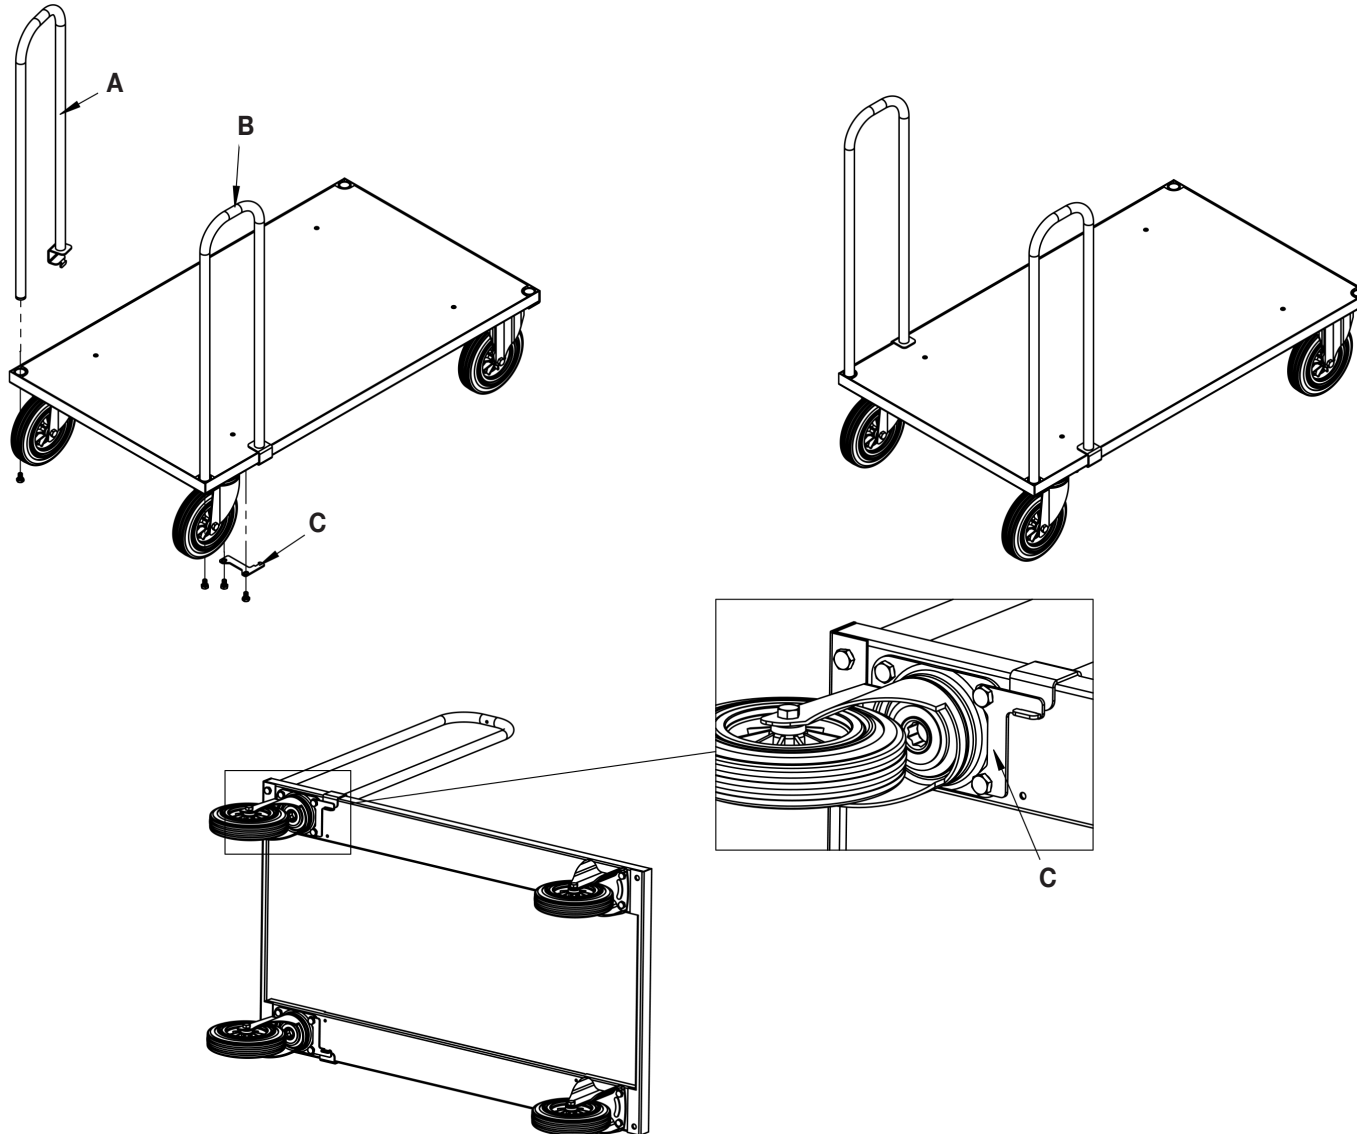

Assembly Sheet

BiGDUG PLATFORM LOOP HANDLES - ECO GREY

KMTH3 - 2pcs L & R

BiGDUG®