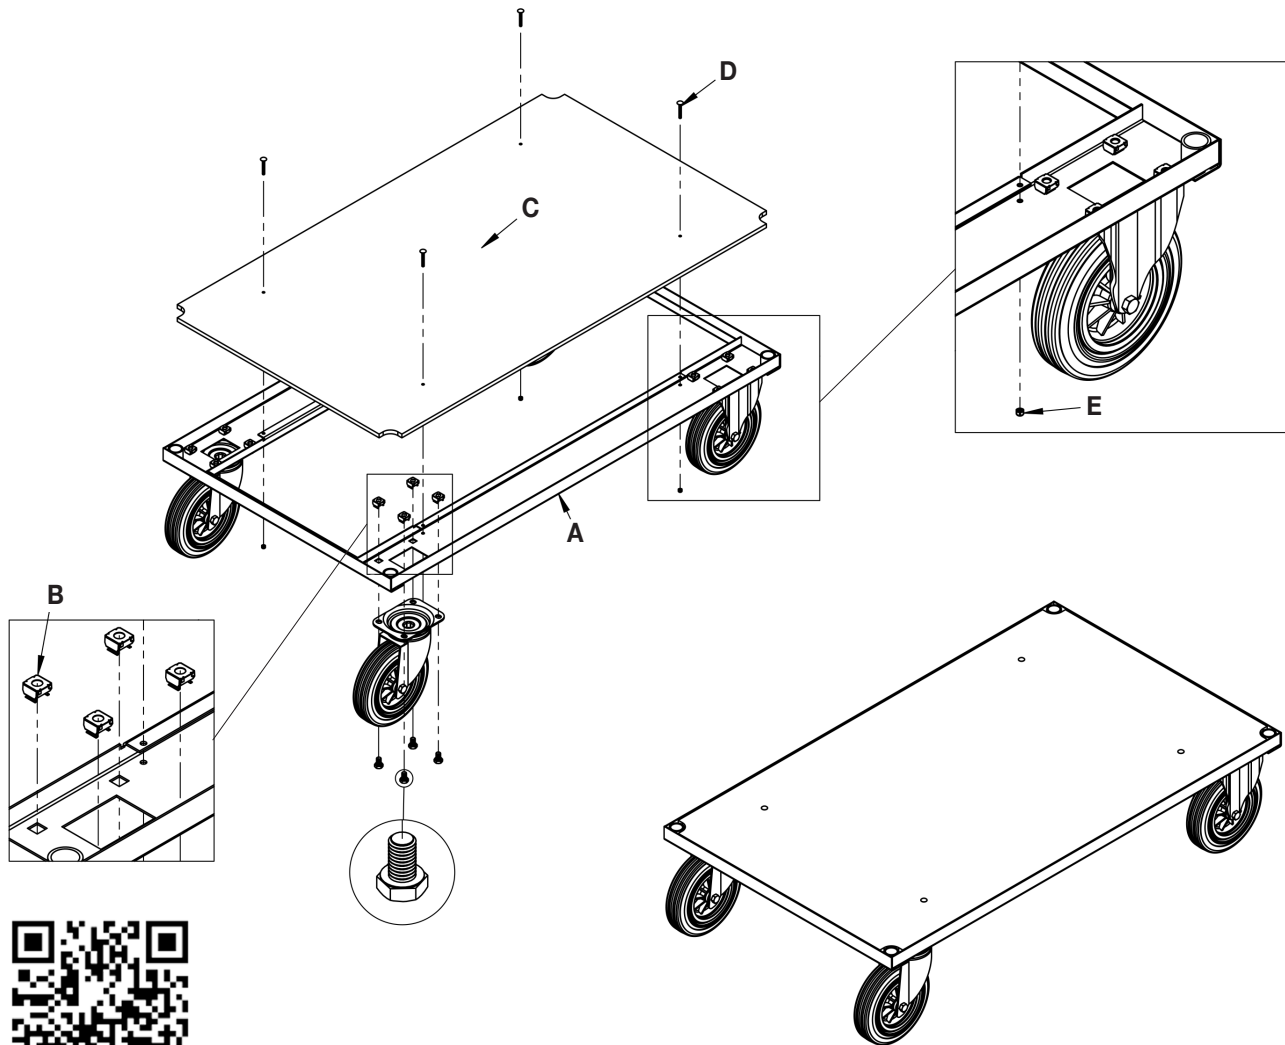

Assembly Sheet

BiGDUG PLATFORM BASE - ECO GREY

KMTB127 - 1200 x 700mm

BiGDUG®

Scan to view Platform Base assembly video.

Note: Images are not to scale. Tools are not included. Platform Bases are safe when used responsibly. If in doubt, contact the supplier.

COMPONENTS CHECK LIST:

A
Box C
Quantity: 1

B
Box C: M10
Quantity: 16

C
Box C
Quantity: 1

D
Box C: M5x40
Quantity: 4

E
Box C: M5
Quantity: 4

HARDWARE CHECK LIST:

8mm

17mm

If you have any missing components please take note of the part name and contact your supplier.