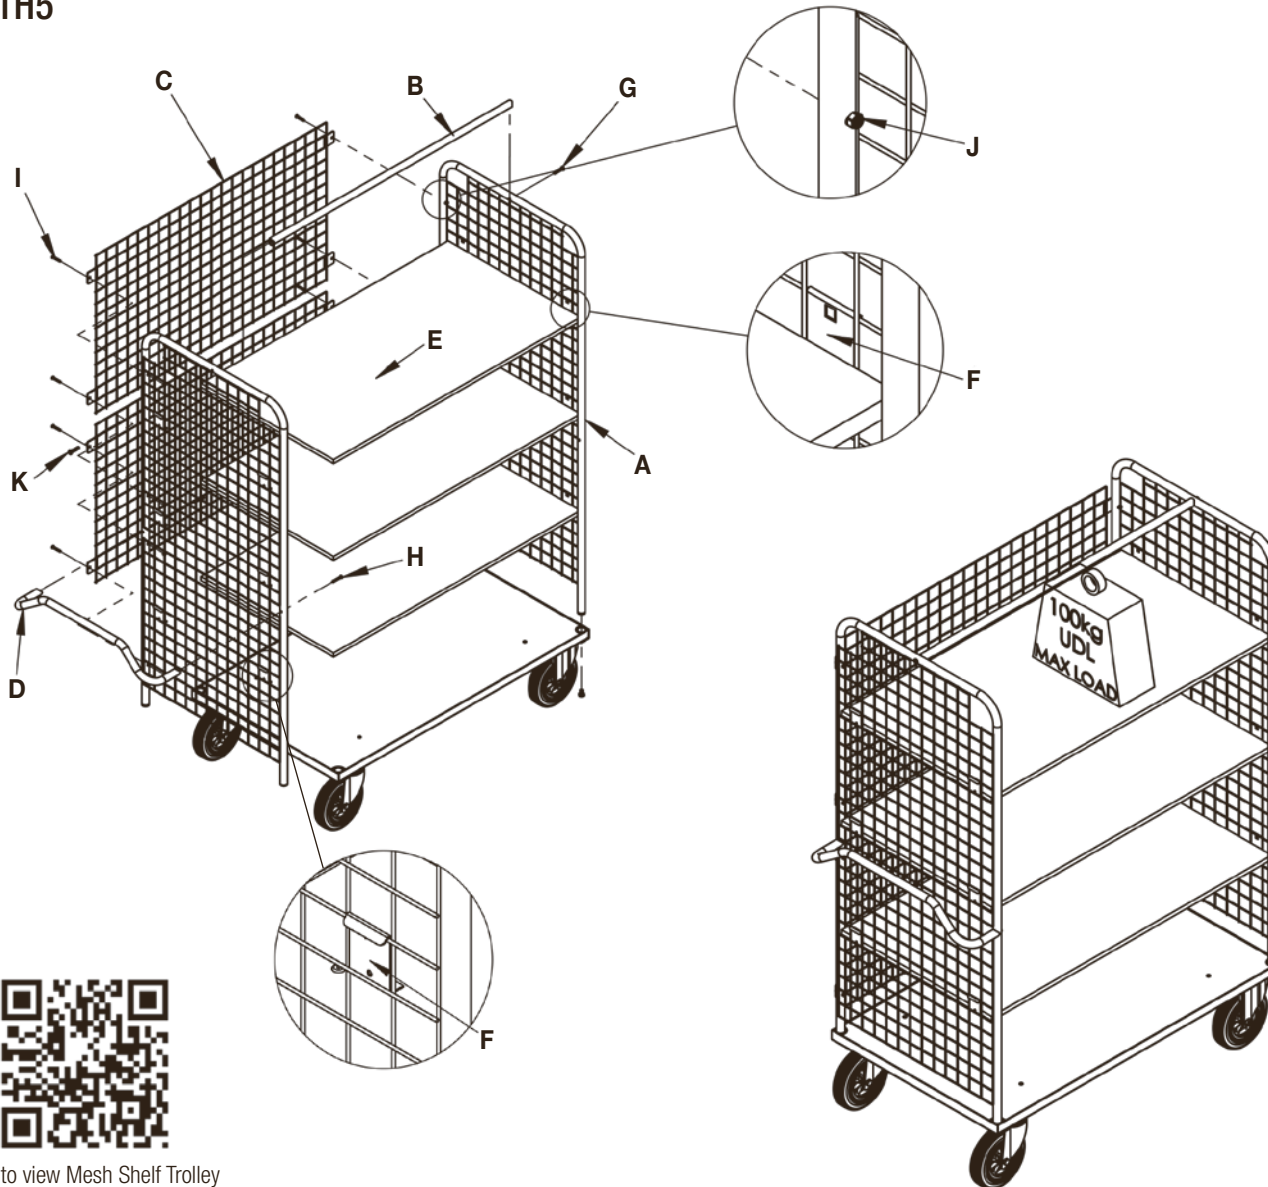

BiGDUG MESH SHELF TROLLEY FRAME - ECO GREY

KMTH5

Scan to view Mesh Shelf Trolley Frame assembly video.

COMPONENTS CHECK LIST:

A
Box C
Quantity: 2

B
Box C:
Quantity: 1

C
Box C
Quantity: 2

D
Box C:
Quantity: 1

E
Box D:
Quantity: 3

F
Box D: KMCLIP
Quantity: 12

G
Box C: M8x40
Quantity: 2

H
Box C: M6x40
Quantity: 2

I
Box C: M6x35
Quantity: 8

J
Box C: M6
Quantity: 8

HARDWARE CHECK LIST:

4mm Quantity: 1

5mm Quantity: 1

10mm

17mm

If you have any missing components please take note of the part name and contact your supplier.