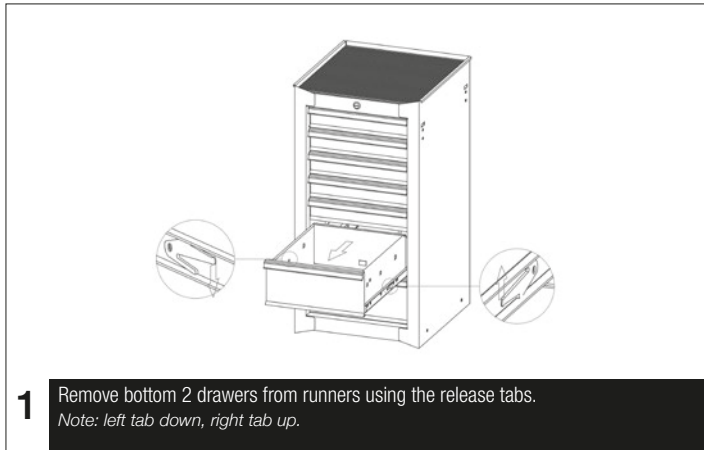

Safety Instructions

i Information:
If in doubt, contact the supplier:

- Read this guide before commencing assembly and retain for future reference
- Before commencing assembly, unpack carefully and check that all components ordered are included
- Assembly should be undertaken by a minimum of two competent people
- Tools – Spanner

! Caution:
During assembly, ensure to:

- Read this guide before commencing assembly and retain for future reference
- Take care during assembly and in use, particularly when lifting or stretching and when using tools
- Wear appropriate safety clothing – protective gloves and footwear are recommended
- Build on a suitable level floor, which is strong enough to support the load and allow adequate working space
- Dispose of packaging materials responsibly

! Warning:
Rules for the safe use of cupboards:

- Ensure these instructions are retained for reference and that users are aware of the rules for safe use
- Do not sit or stand on the cabinet