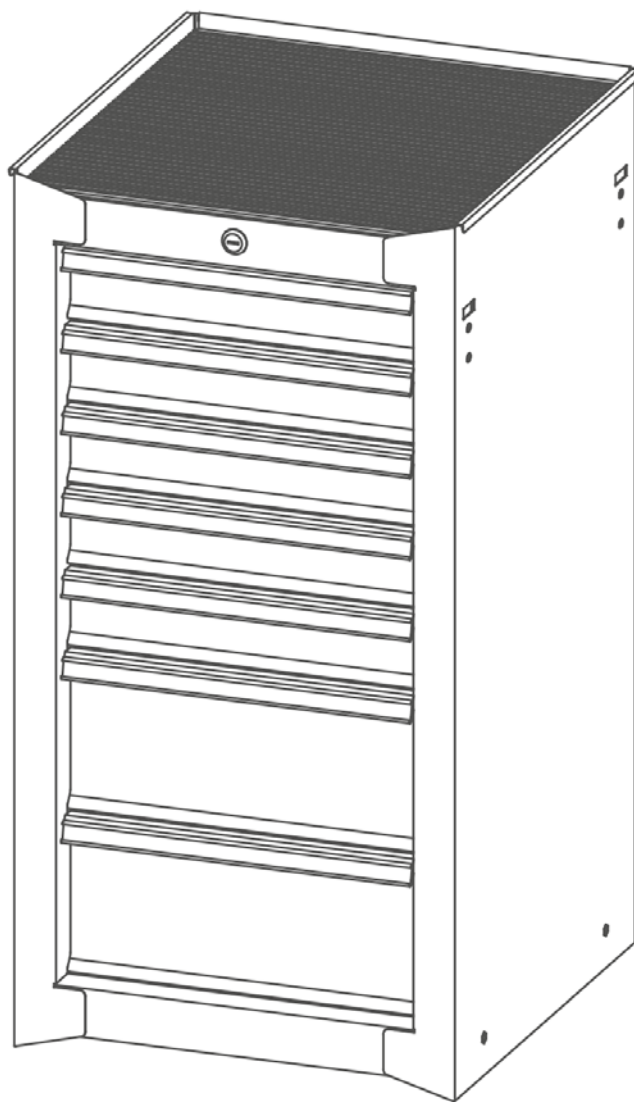

Assembly Sheet

BiGDUG ESSENTIALS 26" **7 DRAWER SIDE HANGING CABINET**

BDSC277DBL

837mm H x 437mm W x 460mm D

COMPONENTS CHECK LIST:

(A)

M6 x 12
Quantity: 2

If you have any missing components please take note of the part name and contact your supplier.