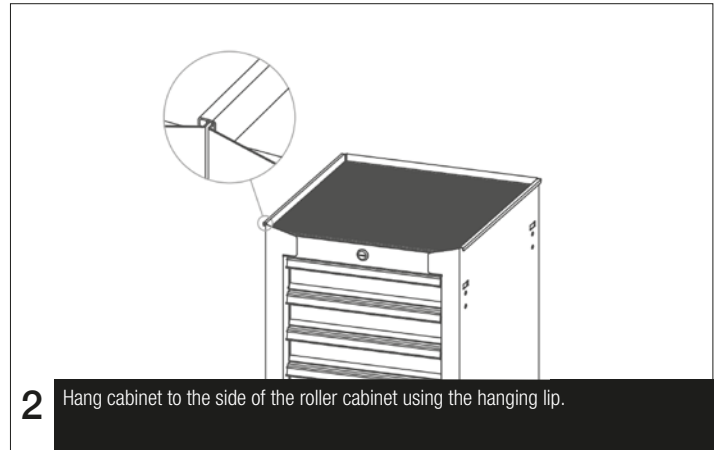

Safety Instructions

i Information:
If in doubt, contact the supplier:

- Read this guide before commencing assembly and retain for future reference
- Before commencing assembly, unpack carefully and check that all components ordered are included
- Assembly should be undertaken by a minimum of two competent people
- Tools – Spanner

! Caution:
During assembly, ensure to:

- Read this guide before commencing assembly and retain for future reference
- Take care during assembly and in use, particularly when lifting or stretching and when using tools
- Wear appropriate safety clothing – protective gloves and footwear are recommended
- Build on a suitable level floor, which is strong enough to support the load and allow adequate working space
- Dispose of packaging materials responsibly

! Warning:
Rules for the safe use of cupboards:

- Ensure these instructions are retained for reference and that users are aware of the rules for safe use
- Do not sit or stand on the cabinet