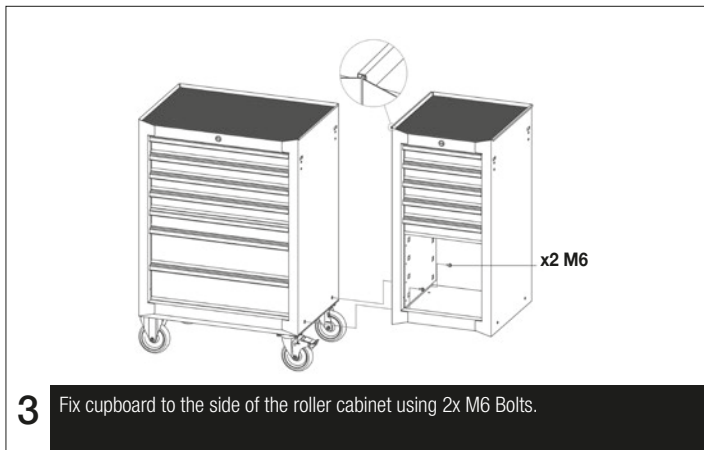

Safety Instructions

i Information:
If in doubt, contact the supplier:

- Read this guide before commencing assembly and retain for future reference
- Before commencing assembly, unpack carefully and check that all components ordered are included
- Assembly should be undertaken by a minimum of two competent people
- Tools – Spanner

! Caution:
During assembly, ensure to:

- Read this guide before commencing assembly and retain for future reference
- Take care during assembly and in use, particularly when lifting or stretching and when using tools
- Wear appropriate safety clothing – protective gloves and footwear are recommended
- Build on a suitable level floor, which is strong enough to support the load and allow adequate working space
- Dispose of packaging materials responsibly

! Warning:
Rules for the safe use of cupboards:

- Ensure these instructions are retained for reference and that users are aware of the rules for safe use
- Do not sit or stand on the cabinet