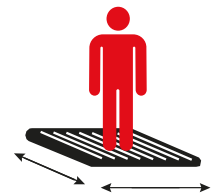

## CLIMB-IT® WEIGHT REACTIVE SAFETY STEPS

60x61 cm

YouTube

Scan the QR code above with your smartphone or tablet device to watch the product video.

### Certified to EN 131 Professional

- Weight reactive castors fixes the product to the ground when platform in use, but mobile when not in use
- Wide platform with a non-slip surface & kick board
- Wide profile treads with a non-slip surface
- Safe guardrail & spring gate
- Maximum load capacity of 150kg