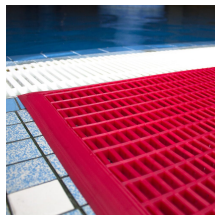

Leisure Mat

Safety matting for pools and leisure

- Premium quality vinyl leisure matting.
- Ideal for use around swimming pools, in changing rooms, gyms, shower rooms, etc.
- Reduces the risk of slipping in wet areas.
- Open surface allows optimal drainage.
- Interwoven design for more flexibility and durability.
- Safety bevelled edging as standard to reduce risk of tripping.
- Fully slip tested – see datasheet for details.
- Bespoke sizes available on request.

Styles Available

Red

Green

Blue

Parts

Part Number	Size	Colour	Weight (kg)
LM020612	0.6 m x 1.2 m	Blue	4.35
LM021015	1 m x 1.5 m	Blue	8.75
LM030612	0.6 m x 1.2 m	Red	4.35
LM031015	1 m x 1.5 m	Red	8.75
LM040612	0.6 m x 1.2 m	Green	4.35
LM041015	1 m x 1.5 m	Green	8.75

Technical Specifications

Material	PVC
Surface Finish	Cross ribbed lattice
Product Height	12 mm
Min. Operating Temperature	-20°C
Max. Operating Temperature	+60°C
Resistance to Chemicals	PVC is resistant to many different chemicals, alkalis and general industrial chemicals. Please contact us for more specific details.
Environmental Resistance	Suitable for wet and dry environments, indoors or outdoors
UV Resistance	Resistant to UV, but please note that red is not colourfast in direct sunlight
Typical Applications	Swimming pools, Changing rooms, Showers, Gyms
Installation Method	Loose lay
Cleaning Method	Easily cleaned with hot soapy water or pressure washer
COO (Country of Origin)	UK