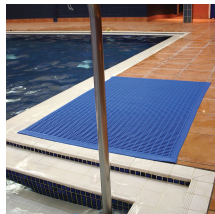

Leisure Mat

Safety matting for pools and leisure

- Premium quality vinyl leisure matting.
- Ideal for use around swimming pools, in changing rooms, gyms, shower rooms, etc.
- Reduces the risk of slipping in wet areas.
- Open surface allows optimal drainage.
- Interwoven design for more flexibility and durability.
- Safety bevelled edging as standard to reduce risk of tripping.
- Fully slip tested – see datasheet for details.
- Bespoke sizes available on request.

Styles Available

Red

Green

Blue

Parts

Part Number	Size	Colour	Weight (kg)
LM020612	0.6 m x 1.2 m	Blue	4.35
LM021015	1 m x 1.5 m	Blue	8.75
LM030612	0.6 m x 1.2 m	Red	4.35
LM031015	1 m x 1.5 m	Red	8.75
LM040612	0.6 m x 1.2 m	Green	4.35
LM041015	1 m x 1.5 m	Green	8.75

Technical Specifications

Material	PVC
Surface Finish	Cross ribbed lattice
Product Height	12 mm
Min. Operating Temperature	-20°C
Max. Operating Temperature	+60°C
Resistance to Chemicals	PVC is resistant to many different chemicals, alkalis and general industrial chemicals. Please contact us for more specific details.
Environmental Resistance	Suitable for wet and dry environments, indoors or outdoors
UV Resistance	Resistant to UV, but please note that red is not colourfast in direct sunlight
Typical Applications	Swimming pools, Changing rooms, Showers, Gyms
Installation Method	Loose lay
Cleaning Method	Easily cleaned with hot soapy water or pressure washer
COO (Country of Origin)	UK