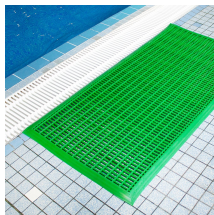

Leisure Mat

Safety matting for pools and leisure

- Premium quality vinyl leisure matting.
- Ideal for use around swimming pools, in changing rooms, gyms, shower rooms, etc.
- Reduces the risk of slipping in wet areas.
- Open surface allows optimal drainage.
- Interwoven design for more flexibility and durability.
- Safety bevelled edging as standard to reduce risk of tripping.
- Fully slip tested – see datasheet for details.
- Bespoke sizes available on request.

Styles Available

Red

Green

Blue

Parts

Part Number	Size	Colour	Weight (kg)
LM020612	0.6 m x 1.2 m	Blue	4.35
LM021015	1 m x 1.5 m	Blue	8.75
LM030612	0.6 m x 1.2 m	Red	4.35
LM031015	1 m x 1.5 m	Red	8.75
LM040612	0.6 m x 1.2 m	Green	4.35
LM041015	1 m x 1.5 m	Green	8.75

Technical Specifications

Material	PVC
Surface Finish	Cross ribbed lattice
Product Height	12 mm
Min. Operating Temperature	-20°C
Max. Operating Temperature	+60°C
Resistance to Chemicals	PVC is resistant to many different chemicals, alkalis and general industrial chemicals. Please contact us for more specific details.
Environmental Resistance	Suitable for wet and dry environments, indoors or outdoors
UV Resistance	Resistant to UV, but please note that red is not colourfast in direct sunlight
Typical Applications	Swimming pools, Changing rooms, Showers, Gyms
Installation Method	Loose lay
Cleaning Method	Easily cleaned with hot soapy water or pressure washer
COO (Country of Origin)	UK