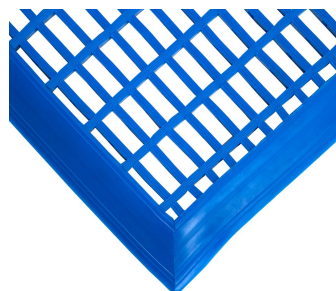

Leisure Mat

Safety matting for pools and leisure

- Premium quality vinyl leisure matting.
- Ideal for use around swimming pools, in changing rooms, gyms, shower rooms, etc.
- Reduces the risk of slipping in wet areas.
- Open surface allows optimal drainage.
- Interwoven design for more flexibility and durability.
- Safety bevelled edging as standard to reduce risk of tripping.
- Fully slip tested – see datasheet for details.
- Bespoke sizes available on request.

Styles Available

Red

Green

Blue

Parts

Part Number	Size	Colour	Weight (kg)
LM020612	0.6 m x 1.2 m	Blue	4.35
LM021015	1 m x 1.5 m	Blue	8.75
LM030612	0.6 m x 1.2 m	Red	4.35
LM031015	1 m x 1.5 m	Red	8.75
LM040612	0.6 m x 1.2 m	Green	4.35
LM041015	1 m x 1.5 m	Green	8.75

Technical Specifications

Material	PVC
Surface Finish	Cross ribbed lattice
Product Height	12 mm
Min. Operating Temperature	-20°C
Max. Operating Temperature	+60°C
Resistance to Chemicals	PVC is resistant to many different chemicals, alkalis and general industrial chemicals. Please contact us for more specific details.
Environmental Resistance	Suitable for wet and dry environments, indoors or outdoors
UV Resistance	Resistant to UV, but please note that red is not colourfast in direct sunlight
Typical Applications	Swimming pools, Changing rooms, Showers, Gyms
Installation Method	Loose lay
Cleaning Method	Easily cleaned with hot soapy water or pressure washer
COO (Country of Origin)	UK