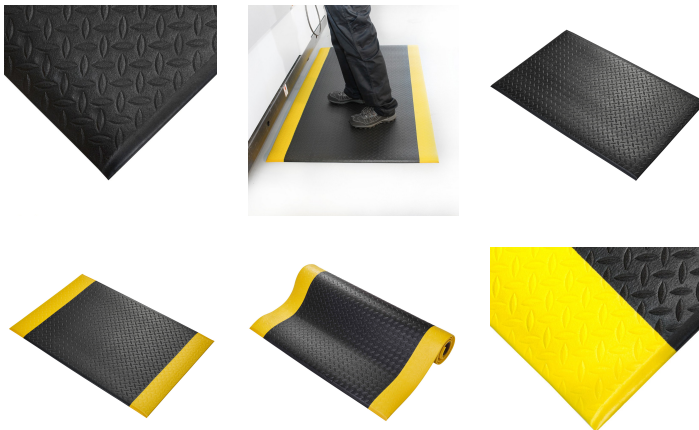

### Diamond pattern anti-fatigue mat for dry workplaces

- Versatile single layer foam anti-fatigue mat.
- Insulates standing workers against the effects of cold concrete floors.
- Lightweight, so easy to transport and reposition.
- Best suited to dry environments.
- High visibility version available with bright yellow borders.
- Ideal for lighter industrial use.
- Industrial-look diamond surface pattern.
- Available in mats and rolls.
- Fire tested to BS EN 13501-1.

## Parts

Part Number	Size	Colour	Weight (kg)
DAF010001	0.6 m x 0.9 m	Black	1.5
DAF010002	0.9 m x 1.5 m	Black	3
DAF010003	0.9 m x 18.3 m	Black	38
DAF010003C	0.9 m x per linear metre	Black	2
DAF010005	1.2 m x 18.3 m	Black	51
DAF010005C	1.2 m x per linear metre	Black	4
DAF010701	0.6 m x 0.9 m	Black/Yellow	1.5
DAF010702	0.9 m x 1.5 m	Black/Yellow	3
DAF010703	0.9 m x 18.3 m	Black/Yellow	38
DAF010703C	0.9 m x per linear metre	Black/Yellow	2

## Technical Specifications

<b>Material</b>	Open Cell PVC (Foam)
<b>Surface Finish</b>	Diamond pattern
<b>Product Height</b>	9.5 mm
<b>Size of Safety Border</b>	100 mm
<b>Min. Operating Temperature</b>	0°C
<b>Max. Operating Temperature</b>	+60°C
<b>Environmental Resistance</b>	Suitable for dry indoor environments
<b>Typical Applications</b>	Production lines, Assembly areas, Packing stations, Workbenches
<b>Installation Method</b>	Loose lay
<b>Cleaning Method</b>	Brush/mop the top surface

Part Number	Size	Colour	Weight (kg)
DAF010705	1.2 m x 18.3 m	Black/Yellow	51
DAF010705C	1.2 m x per linear metre	Black/Yellow	4

Fire Tested to	BS EN 13501-1 Class Dfl - s1
COO (Country of Origin)	CN
Guarantee	1 year when used in a dry environment
Adhesive recommended by F.Ball for permanent bond	F44
Tackifier recommended by F.Ball	F41
Adhesive recommended by F.Ball for heavy-duty/wet areas	F74, F81, F84